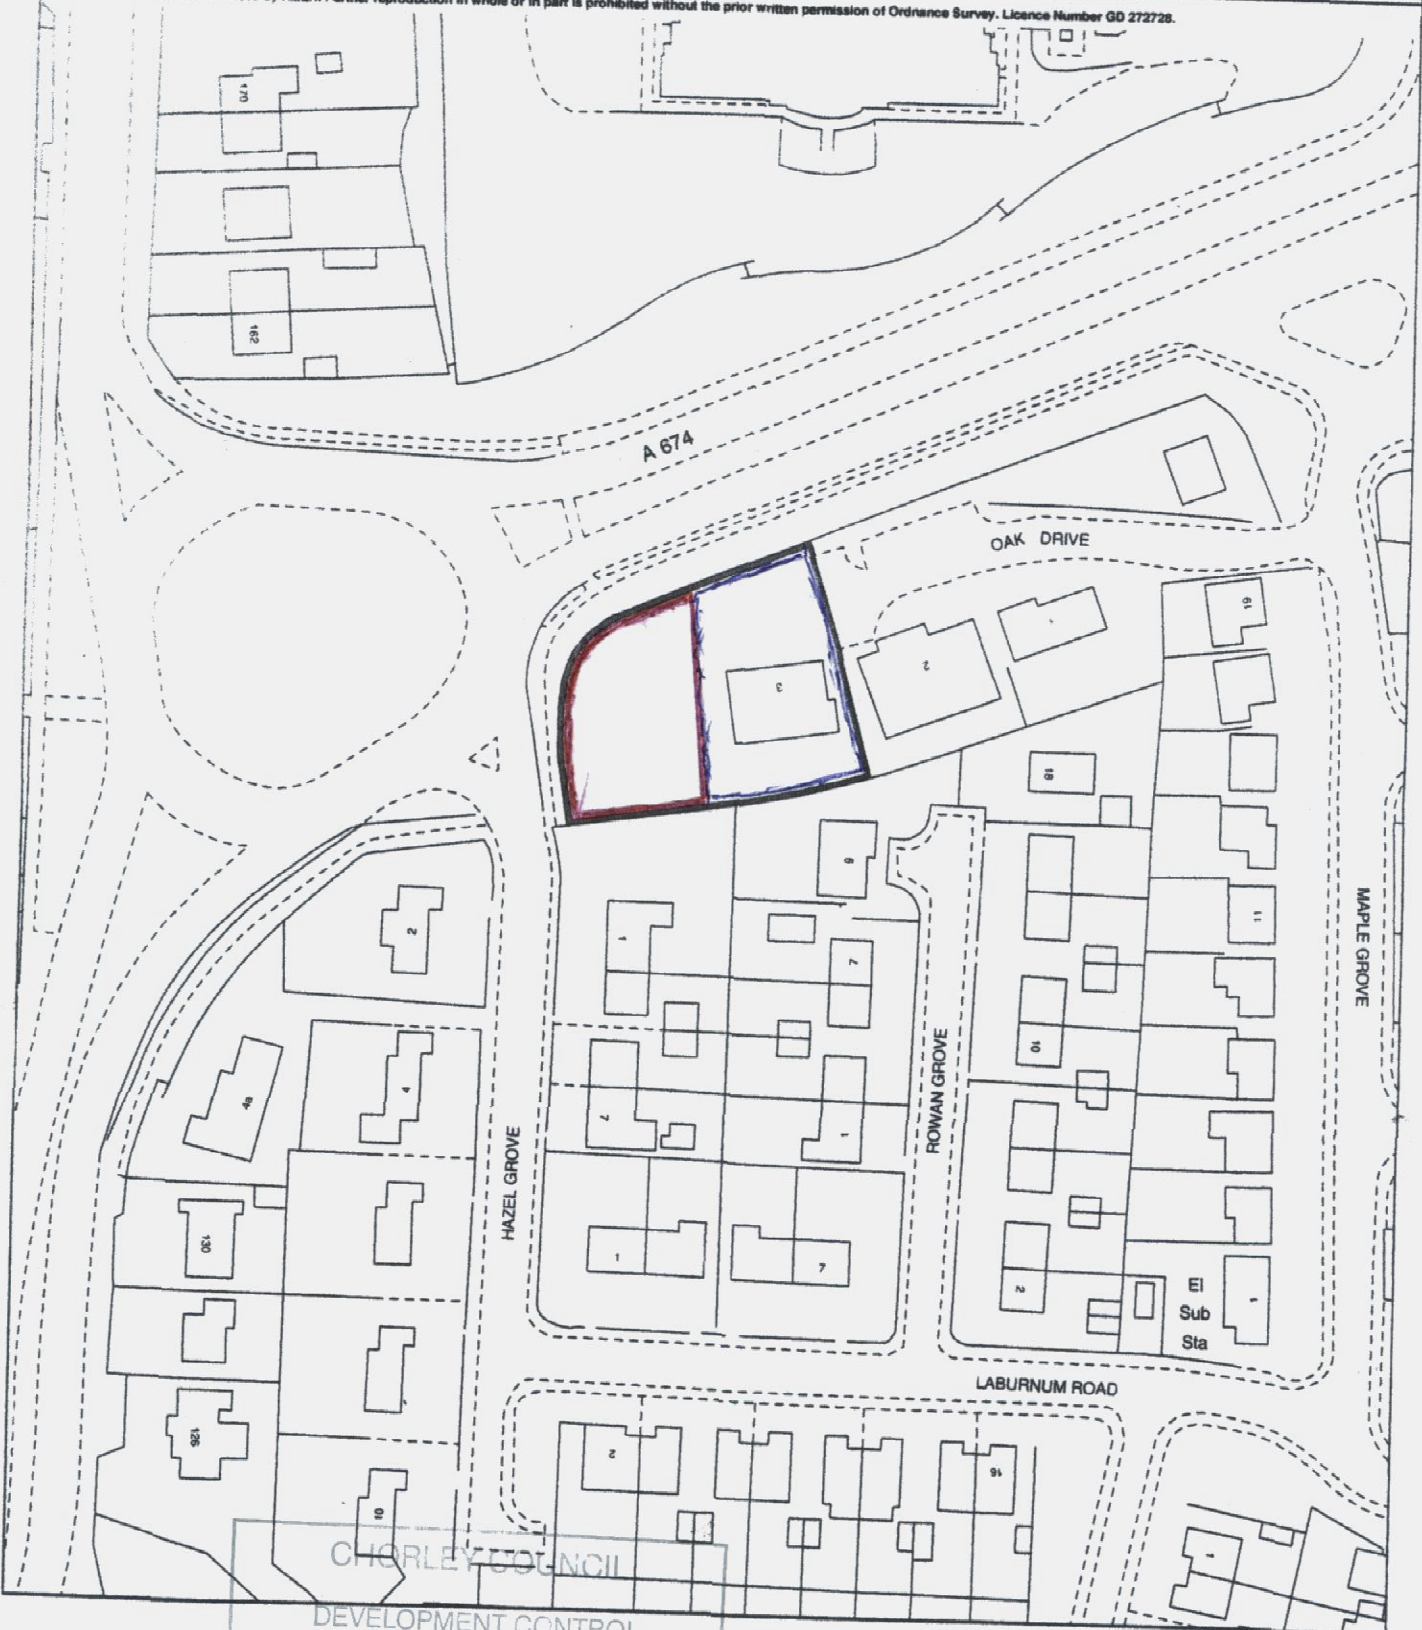

TITLE NUMBER
LA898089

LANCASHIRE : CHORLEY

ORDNANCE SURVEY MAP REFERENCE:

SD5819SW

SCALE 1:1250 Enlarged from 1/2500

©CROWN COPYRIGHT. Produced by HMLR. Further reproduction in whole or in part is prohibited without the prior written permission of Ordnance Survey. Licence Number GD 272728.

CHORLEY COUNCIL
DEVELOPMENT CONTROL

REC'D - 5 JUN 2014

FILE	
ACK'D	
ATTEN OF	
COPIES TO	

14/00376/OUT
D.C.O.C.